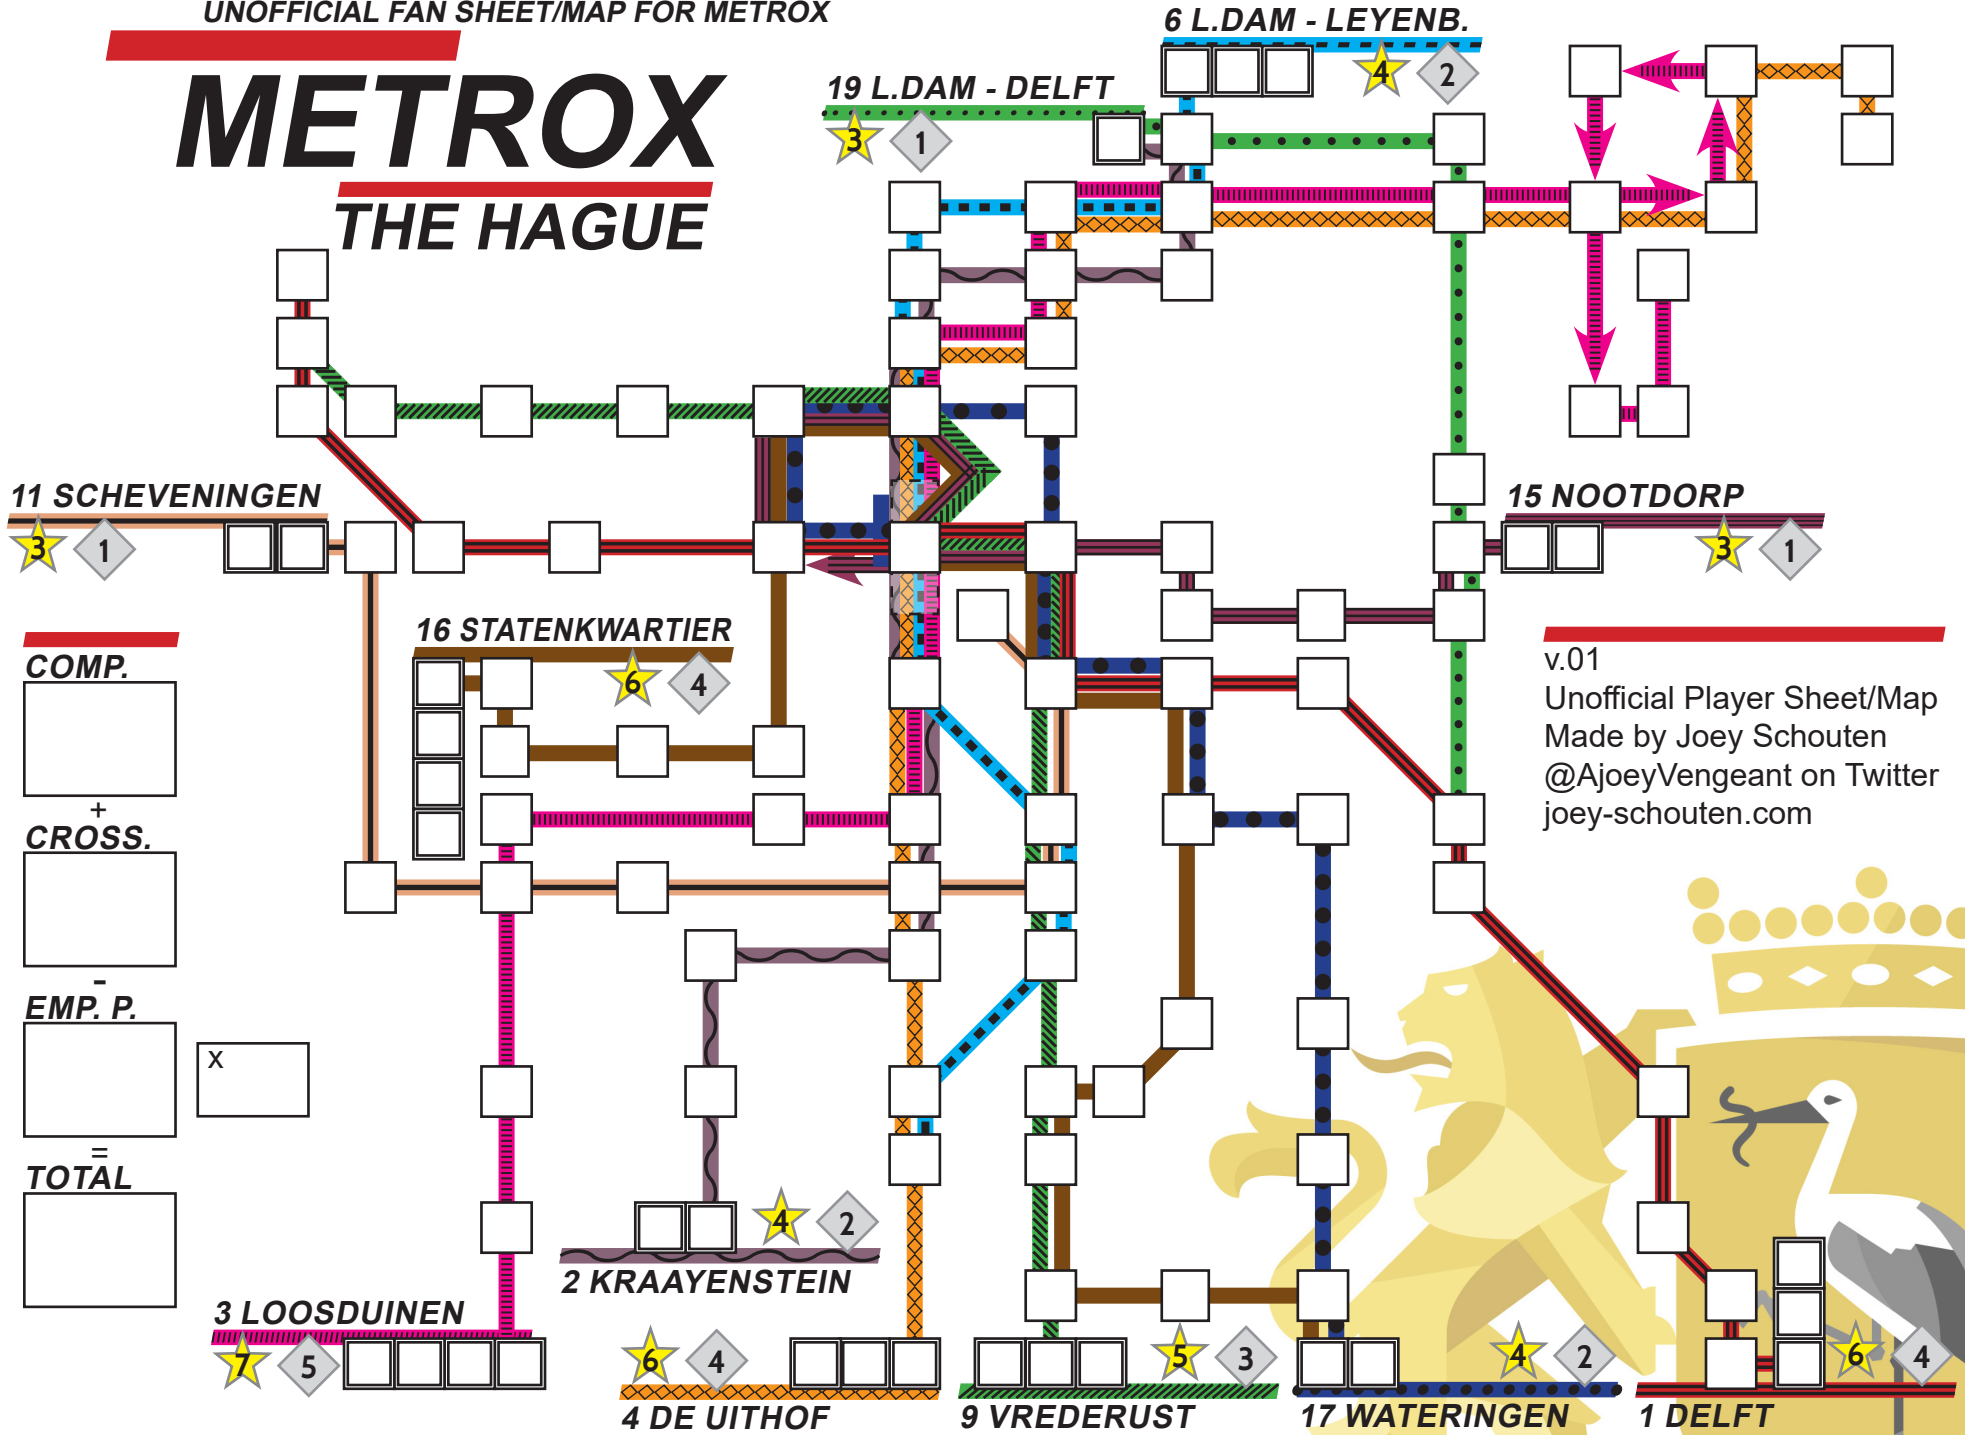

METROX

THE HAGUE

COMP.

+
CROSS.

-
EMP. P.

=
TOTAL

X

v.01
 Unofficial Player Sheet/Map
 Made by Joey Schouten
 @AjoeyVengeant on Twitter
 joey-schouten.com